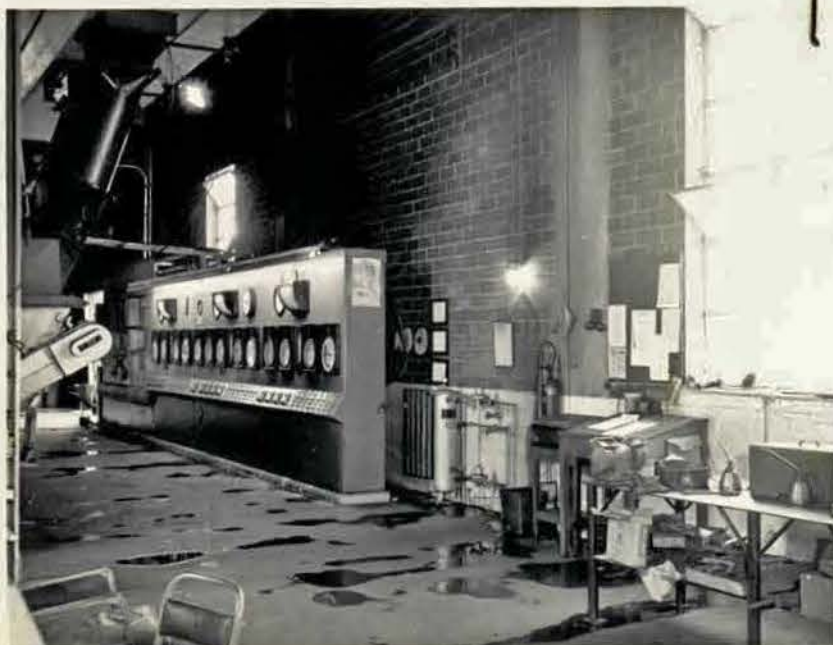

18904
L
Estensen
Maintenance
5-5-64

Interior of Heating
Plant

18905
L
Estensen
Maint
5-5-64

Interior of heating
plant

18906
L
Estesen
Maint
5-5-64

Interior of heating
plant

18907
HQ
White
Training
6-5-64

OS HANDFIELD 62674-H
of St. Michel, Montreal
Best kit in Kootenay
1/64 Div.